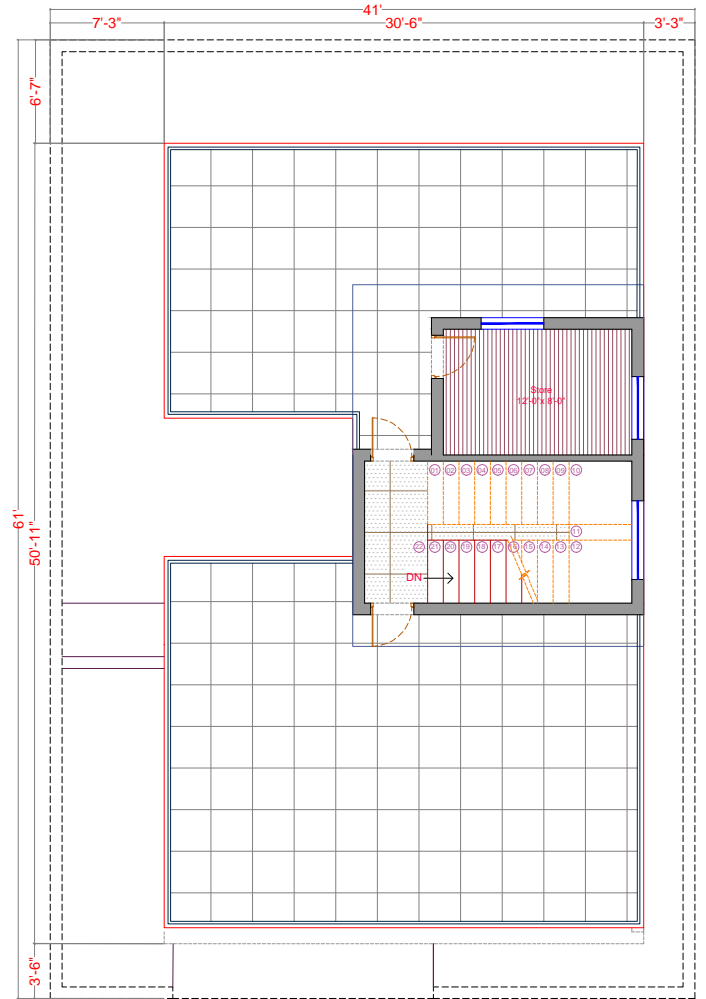

01 GROUND FLOOR PLAN
278 Sq yds west facing villa

02 FIRST FLOOR PLAN
278 Sq yds west facing villa

03 TERRACE FLOOR PLAN
278 Sq yds west facing villa